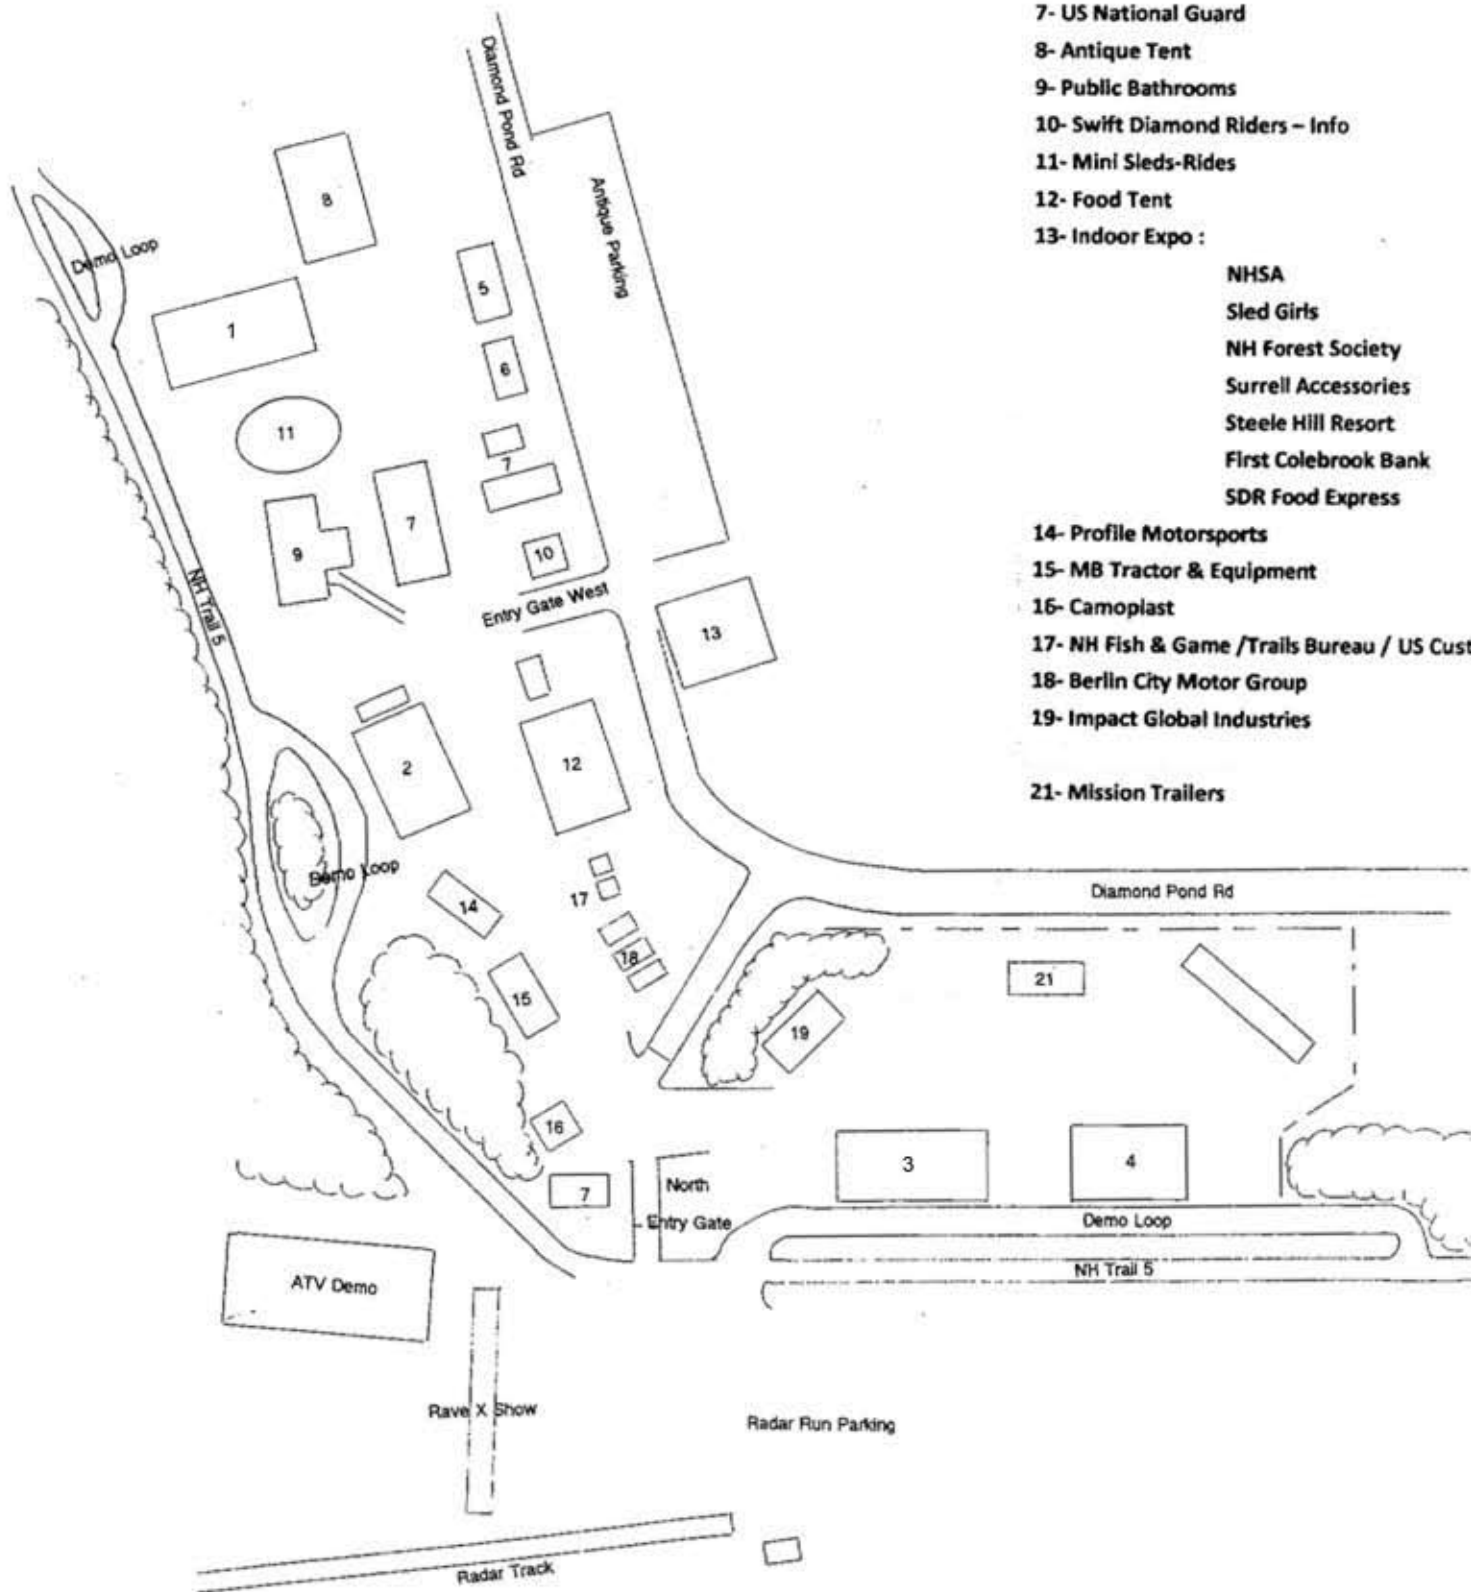

SNODEO 2009

Site Map

- 1 - Arctic Cat
- 2- Ski-Doo
- 3- Polaris
- 4- Yamaha
- 5- Toyota
- 6- Troy Arctic Cat
- 7- US National Guard
- 8- Antique Tent
- 9- Public Bathrooms
- 10- Swift Diamond Riders - Info
- 11- Mini Sleds-Rides
- 12- Food Tent
- 13- Indoor Expo :
 - NHSA
 - Sled Girls
 - NH Forest Society
 - Surrell Accessories
 - Steele Hill Resort
 - First Colebrook Bank
 - SDR Food Express
- 14- Profile Motorsports
- 15- MB Tractor & Equipment
- 16- Camoplast
- 17- NH Fish & Game /Trails Bureau / US Customs
- 18- Berlin City Motor Group
- 19- Impact Global Industries
- 21- Mission Trailers